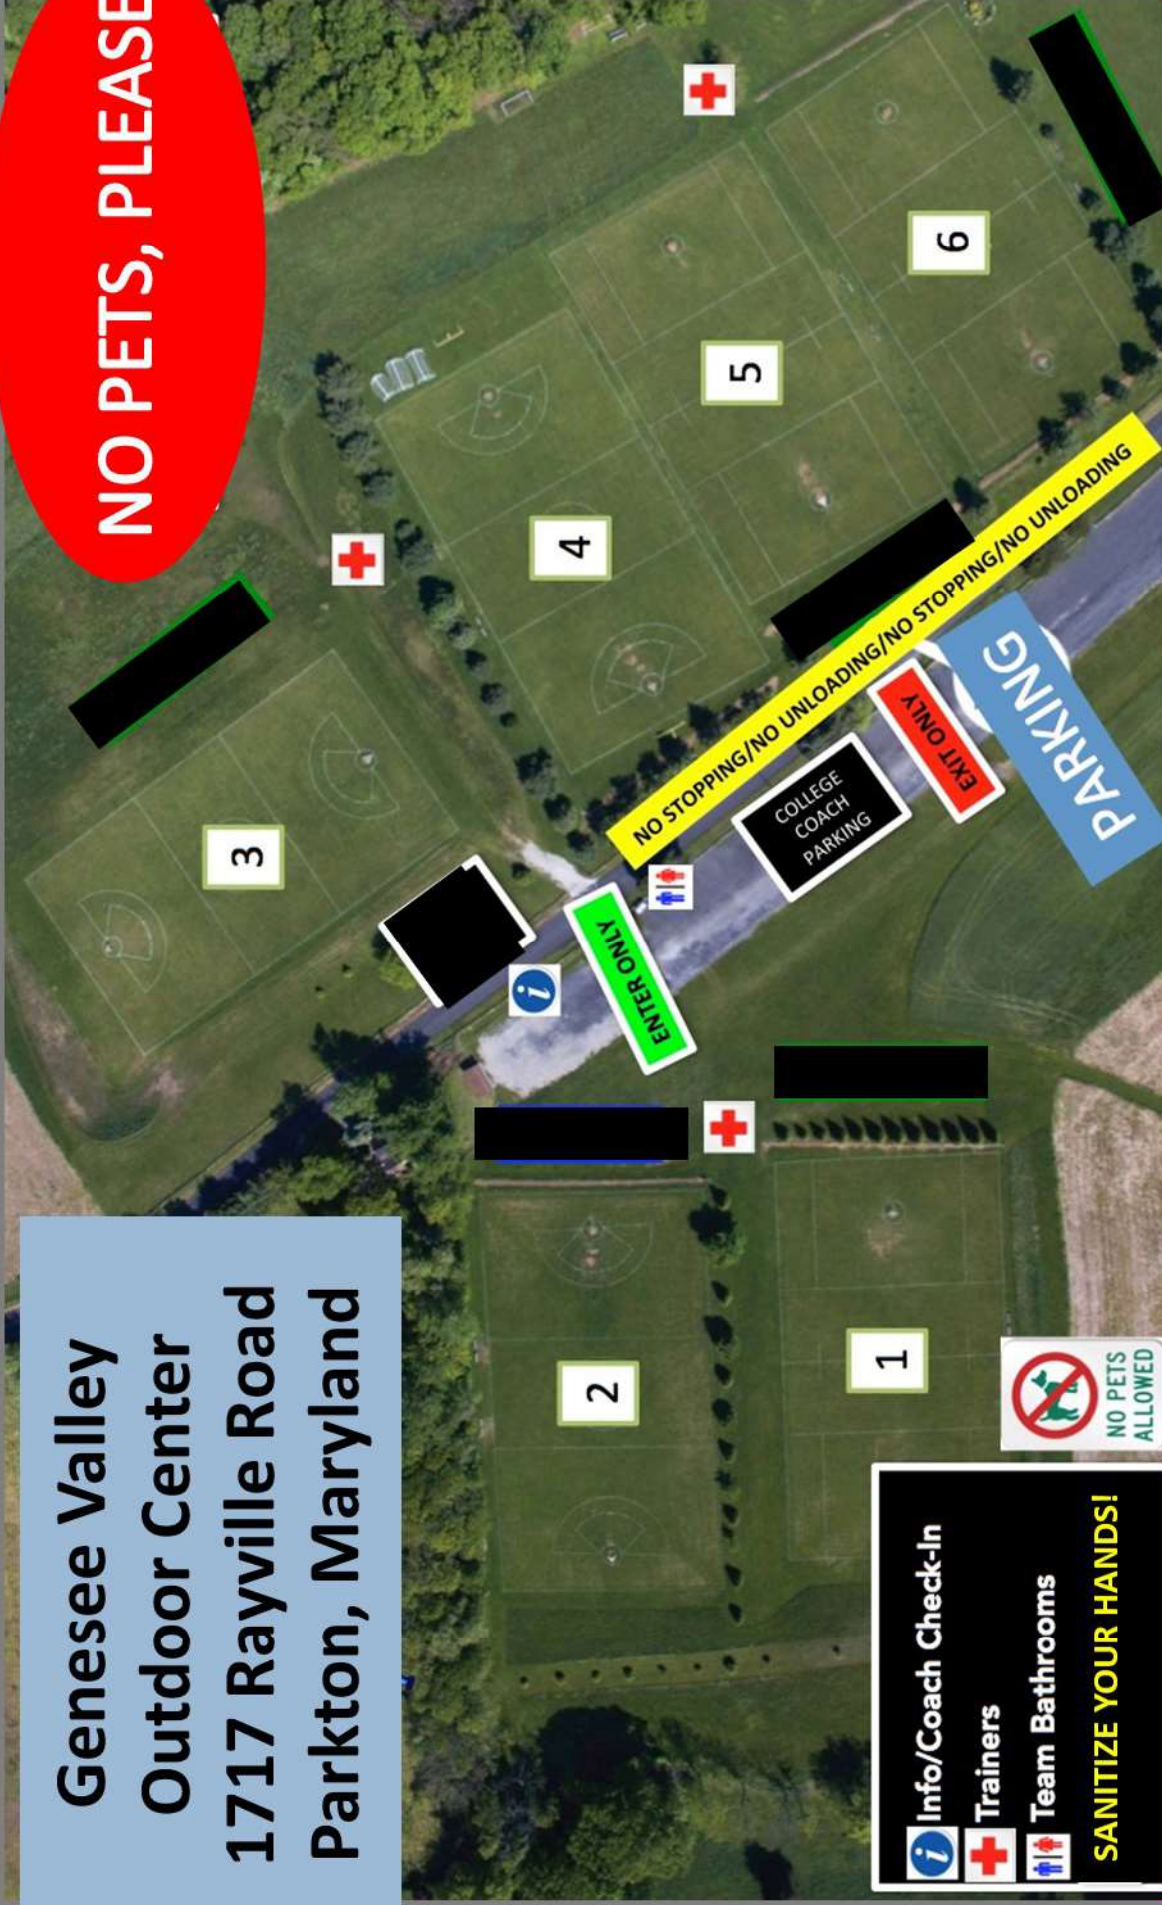

**Genesee Valley
Outdoor Center
1717 Rayville Road
Parkton, Maryland**

NO PETS, PLEASE

Info/Coach Check-In
Trainers
Team Bathrooms
SANITIZE YOUR HANDS!

- Teams must not enter the facility in a vehicle more than an hour prior to their game start.
- Teams must stay in their vehicles until it is time to warm up for their game.
- Teams must return to their vehicles after their games until it is time to warm up for their next game.
- Only one family member is allowed outside of their vehicle at the facility with each player.
- Social distancing (other than athletes/coaches playing) is required at all times.
- Masks are required when social distancing is not possible.

NO TEAM TENTS!